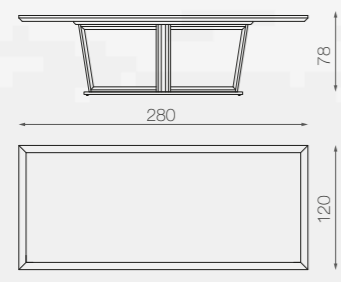

DIAMOND

DINING SELECTION