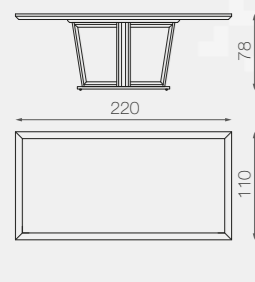

DIAMOND

DINING SELECTION